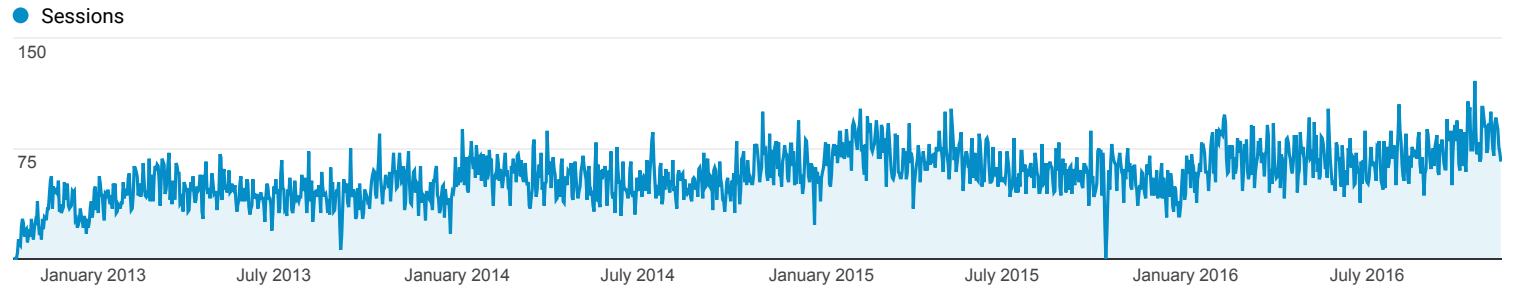

Organic Search Traffic

Oct 13, 2012 - Nov 12, 2016

All Users
 74.90% Sessions

Explorer

Summary

Keyword	Acquisition			Behavior			Conversions		
	Sessions	% New Sessions	New Users	Bounce Rate	Pages / Session	Avg. Session Duration	Goal Conversion Rate	Goal Completions	Goal Value
	84,465 % of Total: 74.90% (112,763)	70.12% Avg for View: 69.29% (1.20%)	59,230 % of Total: 75.80% (78,138)	36.65% Avg for View: 38.75% (-5.42%)	5.20 Avg for View: 5.12 (1.54%)	00:03:26 Avg for View: 00:03:31 (-2.22%)	0.00% Avg for View: 0.00% (0.00%)	0 % of Total: 0.00% (0)	\$0.00 % of Total: 0.00% (\$0.00)
1. (not provided)	66,515 (78.75%)	69.95%	46,525 (78.55%)	37.28%	5.07	00:03:27	0.00%	0 (0.00%)	\$0.00 (0.00%)
2. devon rim company	1,960 (2.32%)	50.05%	981 (1.66%)	19.34%	8.25	00:06:10	0.00%	0 (0.00%)	\$0.00 (0.00%)
3. devon rims	848 (1.00%)	57.31%	486 (0.82%)	18.51%	8.02	00:05:14	0.00%	0 (0.00%)	\$0.00 (0.00%)
4. motorcycle wheel rims	390 (0.46%)	75.90%	296 (0.50%)	22.82%	6.38	00:02:34	0.00%	0 (0.00%)	\$0.00 (0.00%)
5. devon wheel company	345 (0.41%)	63.48%	219 (0.37%)	16.23%	7.62	00:05:04	0.00%	0 (0.00%)	\$0.00 (0.00%)
6. motorcycle wheel building	336 (0.40%)	80.95%	272 (0.46%)	25.60%	5.91	00:02:15	0.00%	0 (0.00%)	\$0.00 (0.00%)
7. devon wheels	300 (0.36%)	66.67%	200 (0.34%)	20.33%	7.83	00:04:42	0.00%	0 (0.00%)	\$0.00 (0.00%)
8. devon rim	272 (0.32%)	45.22%	123 (0.21%)	19.49%	8.15	00:05:04	0.00%	0 (0.00%)	\$0.00 (0.00%)
9. www.devonrimcompany.com	218 (0.26%)	64.68%	141 (0.24%)	14.68%	9.28	00:08:48	0.00%	0 (0.00%)	\$0.00 (0.00%)
10. motorcycle rims	207 (0.25%)	77.29%	160 (0.27%)	27.54%	5.45	00:02:39	0.00%	0 (0.00%)	\$0.00 (0.00%)
11. motorcycle wheel builders	201 (0.24%)	80.60%	162 (0.27%)	28.36%	5.15	00:02:21	0.00%	0 (0.00%)	\$0.00 (0.00%)
12. devonrimcompany.com	166 (0.20%)	49.40%	82 (0.14%)	20.48%	9.36	00:08:12	0.00%	0 (0.00%)	\$0.00 (0.00%)
13. devon rim co	100 (0.12%)	62.00%	62 (0.10%)	16.00%	9.18	00:06:39	0.00%	0 (0.00%)	\$0.00 (0.00%)
14. devon wheel rims	90 (0.11%)	55.56%	50 (0.08%)	18.89%	9.86	00:06:34	0.00%	0 (0.00%)	\$0.00 (0.00%)
15. motorcycle spokes	88 (0.10%)	76.14%	67 (0.11%)	35.23%	4.64	00:02:08	0.00%	0 (0.00%)	\$0.00 (0.00%)
16. motorcycle wheel rims uk	87 (0.10%)	74.71%	65 (0.11%)	20.69%	7.05	00:03:33	0.00%	0 (0.00%)	\$0.00 (0.00%)
17. motorcycle wheel builders uk	86 (0.10%)	84.88%	73 (0.12%)	20.93%	6.98	00:02:26	0.00%	0 (0.00%)	\$0.00 (0.00%)